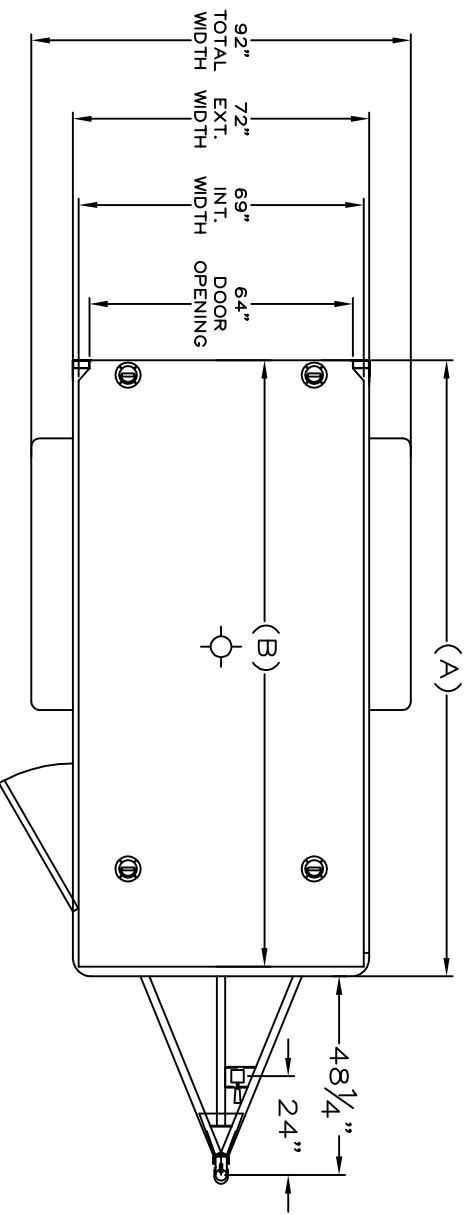

OUTSIDE BOX LENGTH: (A)	INSIDE BOX LENGTH: (B)
12'-5"	12'-2"

BRUTE SPECS	REAR DOOR OPENING HEIGHT W/O BEAVERTAIL (G)	REAR DOOR OPENING HEIGHT W/BEAVERTAIL (D)	INT HEIGHT: (E)	OVERALL HEIGHT: (F)
STD HEIGHT	6'-0"	6'-3"	6'-7"	8'-6"
6" PLUS HEIGHT	6'-6"	6'-9"	7'-1"	9'-0"
12" PLUS HEIGHT	7'-0"	7'-3"	7'-7"	9'-6"
18" PLUS HEIGHT	7'-6"	7'-9"	8'-1"	10'-0"

T A 3	LOADING HEIGHT W/O BEAVERTAIL (G)	LOADING HEIGHT W/BEAVERTAIL (H)
AXLE TYPE	22"	19"
SPRING	20.5"	17.5"
TORSION 22" UP		

DATE: 3/31/2022
 MODEL: BRT612TA

19319 COUNTY ROAD 8, BRISTOL, IN 46507
 PHONE: 574.848.7500 - FAX: 574.848.7550