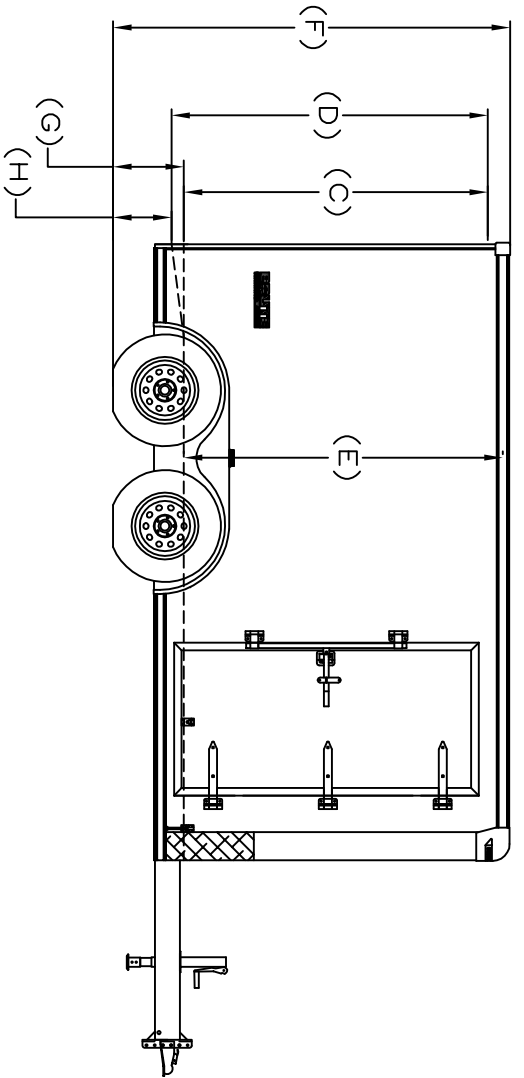

OUTSIDE BOX LENGTH: (A)	INSIDE BOX LENGTH: (B)
12'-5"	12'-2"

BRUTE SPECS	REAR DOOR OPENING HEIGHT W/O BEAVERTAIL (G)	REAR DOOR OPENING HEIGHT W/BEAVERTAIL (D)	INT HEIGHT: (E)	OVERALL HEIGHT: (F)
STD HEIGHT	6'-0"	6'-3"	6'-7"	8'-6"
6" PLUS HEIGHT	6'-6"	6'-9"	7'-1"	9'-0"
12" PLUS HEIGHT	7'-0"	7'-3"	7'-7"	9'-6"
18" PLUS HEIGHT	7'-6"	7'-9"	8'-1"	10'-0"

T A 3	LOADING HEIGHT W/O BEAVERTAIL (G)	LOADING HEIGHT W/BEAVERTAIL (H)
AXLE TYPE	22"	19"
SPRING	20.5"	17.5"
TORSION 22" UP		

DATE: 3/31/2022
 MODEL: BRT612TA

19319 COUNTY ROAD 8, BRISTOL, IN 46507
 PHONE: 574.848.7500 - FAX: 574.848.7550