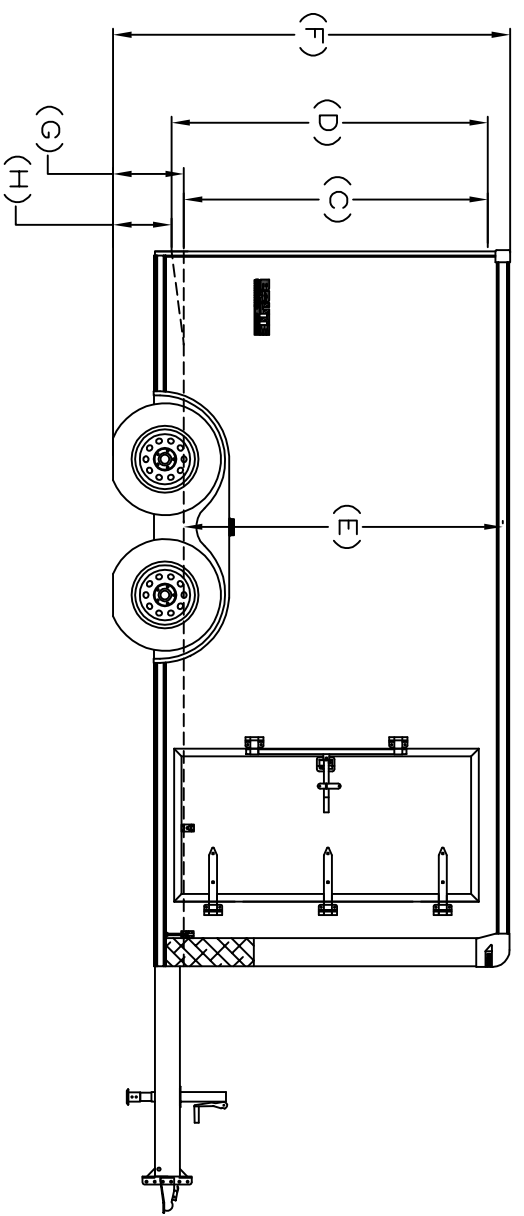

OUTSIDE BOX LENGTH: (A)	INSIDE BOX LENGTH: (B)
14'-5"	14'-2"

BRUTE SPECS	REAR DOOR OPENING HEIGHT W/O BEAVERTAIL (G)	REAR DOOR OPENING HEIGHT W/BEAVERTAIL (D)	INT HEIGHT: (E)	OVERALL HEIGHT: (F)
STD HEIGHT	6'-0"	6'-3"	6'-7"	8'-6"
6" PLUS HEIGHT	6'-6"	6'-9"	7'-1"	9'-0"
12" PLUS HEIGHT	7'-0"	7'-3"	7'-7"	9'-6"
18" PLUS HEIGHT	7'-6"	7'-9"	8'-1"	10'-0"

T A 3 AXLE TYPE	LOADING HEIGHT W/O BEAVERTAIL (G)	LOADING HEIGHT W/BEAVERTAIL (H)
SPRING	22"	19"
TORSION 22" UP	20.5"	17.5"

19319 COUNTY ROAD 8, BRISTOL, IN 46507
 PHONE: 574.848.7500 - FAX: 574.848.7550