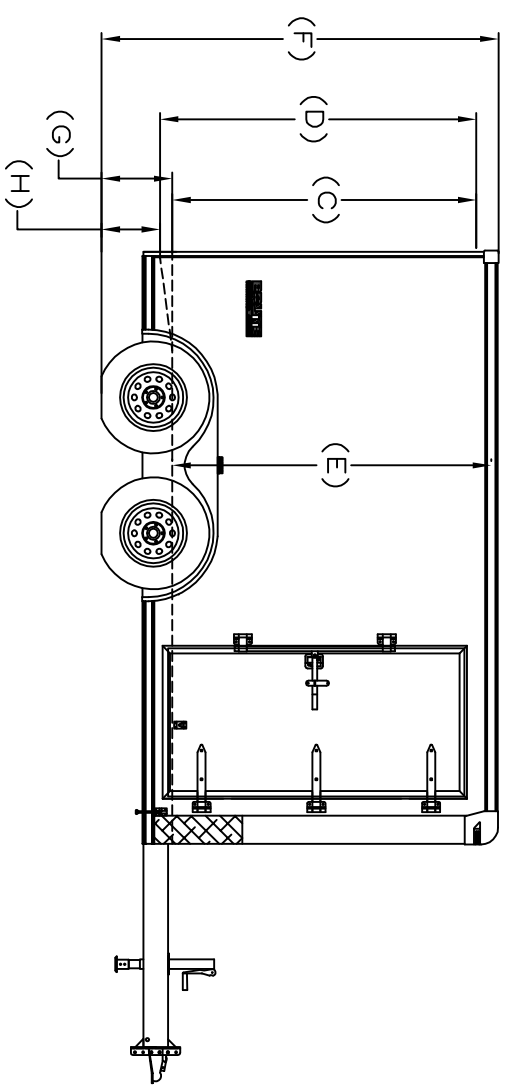

OUTSIDE BOX LENGTH: (A)	INSIDE BOX LENGTH: (B)
12'-0"	11'-8"

BRUTE SPECS	REAR DOOR OPENING HEIGHT W/O BEAVERTAIL (G)	REAR DOOR OPENING HEIGHT W/BEAVERTAIL (D)	INT HEIGHT: (E)	OVERALL HEIGHT: (F)
STD HEIGHT	6'-0"	6'-3"	6'-7"	8'-6"
6" PLUS HEIGHT	6'-6"	6'-9"	7'-1"	9'-0"
12" PLUS HEIGHT	7'-0"	7'-3"	7'-7"	9'-6"
18" PLUS HEIGHT	7'-6"	7'-9"	8'-1"	10'-0"

T Δ 3 AXLE TYPE	LOADING HEIGHT W/O BEAVERTAIL (G)	LOADING HEIGHT W/BEAVERTAIL (H)
SPRING	22"	19"
TORSION 22" UP	20.5"	17.5"
T Δ 4 AXLE TYPE	LOADING HEIGHT W/O BEAVERTAIL (G)	LOADING HEIGHT W/BEAVERTAIL (H)
SPRING	23"	20"
TORSION 22" UP	21.2"	18.2"