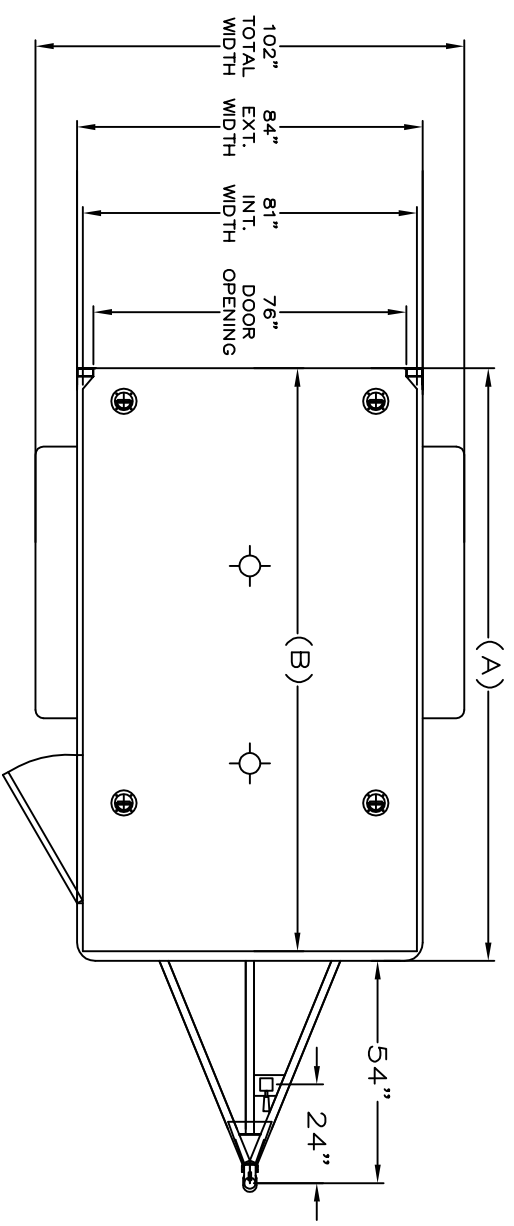

OUTSIDE BOX LENGTH: (A)	INSIDE BOX LENGTH: (B)
12'-0"	11'-8"

BRUTE SPECS	REAR DOOR OPENING HEIGHT W/O BEAVERTAIL (G)	REAR DOOR OPENING HEIGHT W/BEAVERTAIL (D)	INT HEIGHT: (E)	OVERALL HEIGHT: (F)
STD HEIGHT	6'-0"	6'-3"	6'-7"	8'-6"
6" PLUS HEIGHT	6'-6"	6'-9"	7'-1"	9'-0"
12" PLUS HEIGHT	7'-0"	7'-3"	7'-7"	9'-6"
18" PLUS HEIGHT	7'-6"	7'-9"	8'-1"	10'-0"

T Δ 3 AXLE TYPE	LOADING HEIGHT W/O BEAVERTAIL (G)	LOADING HEIGHT W/BEAVERTAIL (H)
SPRING	22"	19"
TORSION 22" UP	20.5"	17.5"
T Δ 4 AXLE TYPE	LOADING HEIGHT W/O BEAVERTAIL (G)	LOADING HEIGHT W/BEAVERTAIL (H)
SPRING	23"	20"
TORSION 22" UP	21.2"	18.2"