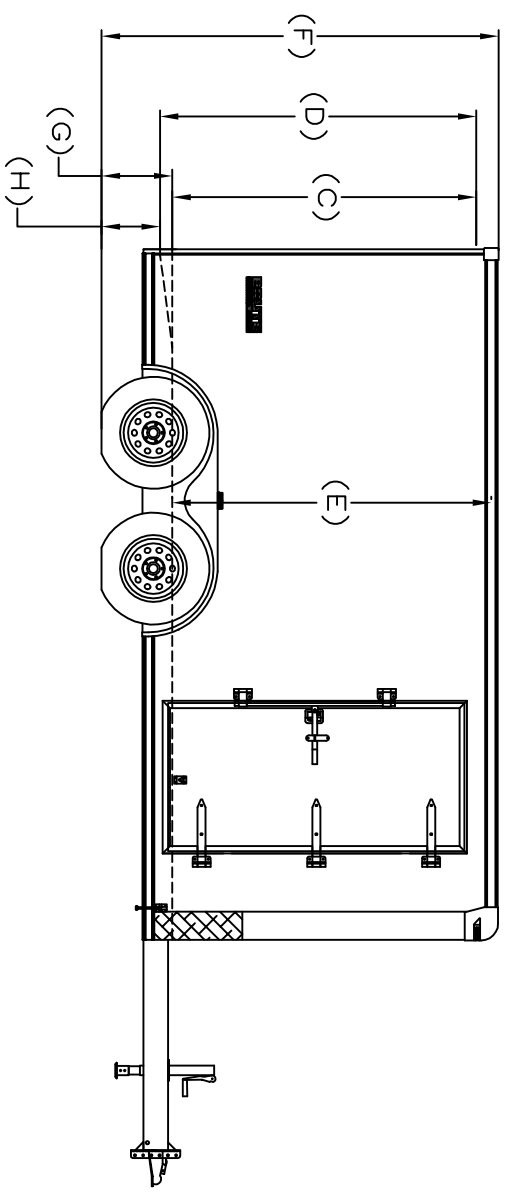

OUTSIDE BOX LENGTH: (A)	INSIDE BOX LENGTH: (B)
14'-0"	13'-8"

BRUTE SPECS	REAR DOOR OPENING HEIGHT W/O BEAVERTAIL (G)	REAR DOOR OPENING HEIGHT W/BEAVERTAIL (D)	INT HEIGHT: (E)	OVERALL HEIGHT: (F)
STD HEIGHT	6'-0"	6'-3"	6'-7"	8'-6"
6" PLUS HEIGHT	6'-6"	6'-9"	7'-1"	9'-0"
12" PLUS HEIGHT	7'-0"	7'-3"	7'-7"	9'-6"
18" PLUS HEIGHT	7'-6"	7'-9"	8'-1"	10'-0"

T 3 AXLE TYPE	LOADING HEIGHT W/O BEAVERTAIL (G)	LOADING HEIGHT W/BEAVERTAIL (H)
SPRING	22"	19"
TORSION 22" UP	20.5"	17.5"
T 4 AXLE TYPE	LOADING HEIGHT W/O BEAVERTAIL (G)	LOADING HEIGHT W/BEAVERTAIL (H)
SPRING	23"	20"
TORSION 22" UP	21.2"	18.2"