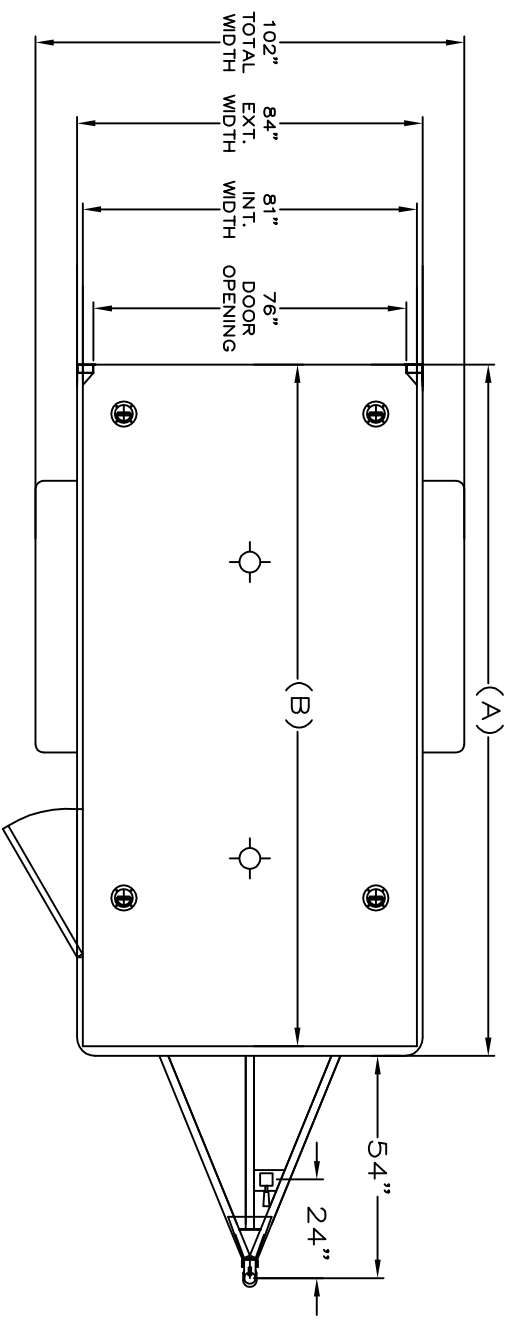

OUTSIDE BOX LENGTH: (A)	INSIDE BOX LENGTH: (B)
14'-0"	13'-8"

BRUTE SPECS	REAR DOOR OPENING HEIGHT W/O BEAVERTAIL (G)	REAR DOOR OPENING HEIGHT W/BEAVERTAIL (D)	INT HEIGHT: (E)	OVERALL HEIGHT: (F)
STD HEIGHT	6'-0"	6'-3"	6'-7"	8'-6"
6" PLUS HEIGHT	6'-6"	6'-9"	7'-1"	9'-0"
12" PLUS HEIGHT	7'-0"	7'-3"	7'-7"	9'-6"
18" PLUS HEIGHT	7'-6"	7'-9"	8'-1"	10'-0"

T 3 AXLE TYPE	LOADING HEIGHT W/O BEAVERTAIL (G)	LOADING HEIGHT W/BEAVERTAIL (H)
SPRING	22"	19"
TORSION 22" UP	20.5"	17.5"
T 4 AXLE TYPE	LOADING HEIGHT W/O BEAVERTAIL (G)	LOADING HEIGHT W/BEAVERTAIL (H)
SPRING	23"	20"
TORSION 22" UP	21.2"	18.2"