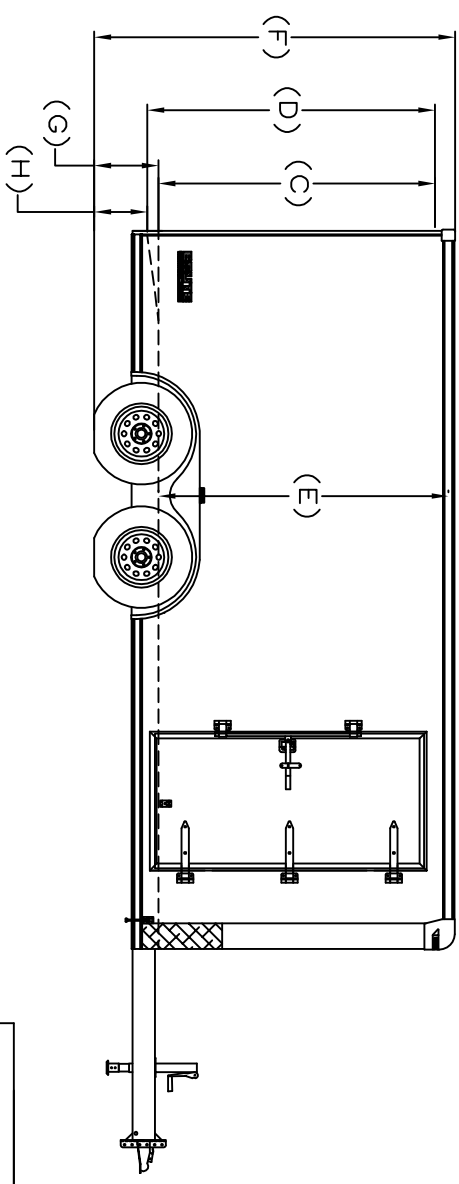

OUTSIDE BOX LENGTH (A)	INSIDE BOX LENGTH (B)
16'-0"	15'-8"

T A 4	LOADING HEIGHT W/O BEAVERTAIL (G)	LOADING HEIGHT W/BEAVERTAIL (H)
SPRING	2.3"	2.0"
TORSION 22" UP	21.2"	18.2"
T A 5	LOADING HEIGHT W/O BEAVERTAIL (G)	LOADING HEIGHT W/BEAVERTAIL (H)
SPRING	2.5"	2.2"
TORSION 22" UP	2.4"	2.1"

BRUTE SPECS	REAR DOOR OPENING HEIGHT W/O BEAVERTAIL (C)	REAR DOOR OPENING HEIGHT W/BEAVERTAIL (D)	INT HEIGHT: (E)	OVERALL HEIGHT: (F)
STD HEIGHT	6'-0"	6'-3"	6'-7"	8'-6"
6" PLUS HEIGHT	6'-6"	6'-9"	7'-1"	9'-0"
12" PLUS HEIGHT	7'-0"	7'-3"	7'-7"	9'-6"
18" PLUS HEIGHT	7'-6"	7'-9"	8'-1"	10'-0"