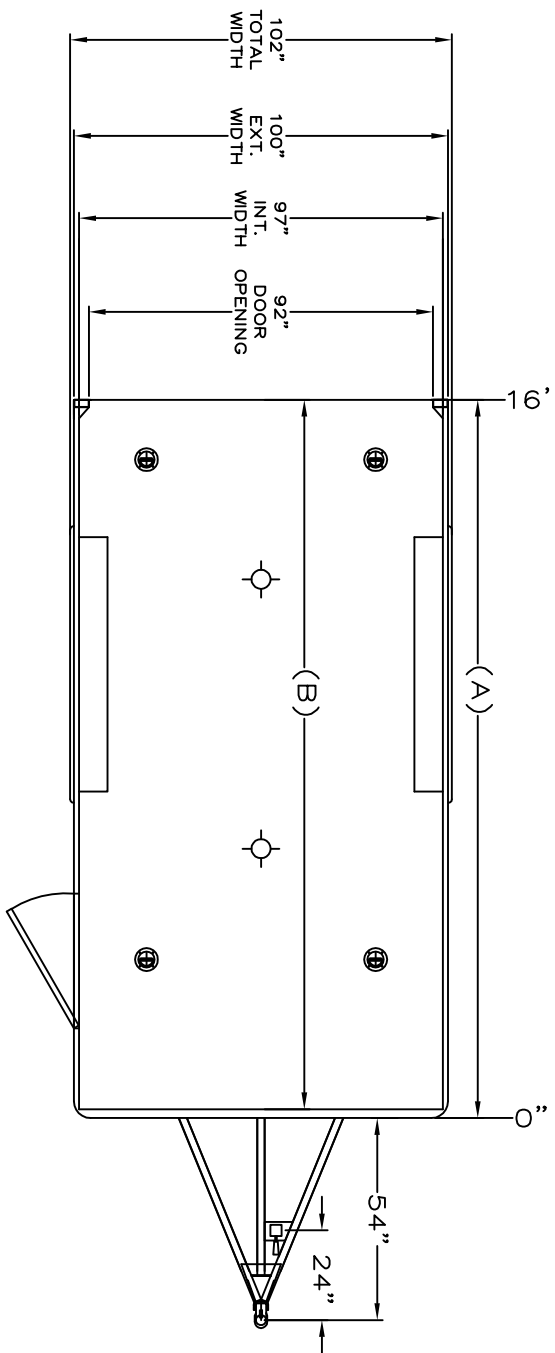

OUTSIDE BOX LENGTH (A)	INSIDE BOX LENGTH (B)
16'-0"	15'-8"

T A 4	LOADING HEIGHT W/O BEAVERTAIL (G)	LOADING HEIGHT W/BEAVERTAIL (H)
SPRING	2.3"	2.0"
TORSION 22" UP	21.2"	18.2"
T A 5	LOADING HEIGHT W/O BEAVERTAIL (G)	LOADING HEIGHT W/BEAVERTAIL (H)
SPRING	2.5"	2.2"
TORSION 22" UP	2.4"	2.1"

BRUTE SPECS	REAR DOOR OPENING HEIGHT W/O BEAVERTAIL (C)	REAR DOOR OPENING HEIGHT W/BEAVERTAIL (D)	INT HEIGHT: (E)	OVERALL HEIGHT: (F)
STD HEIGHT	6'-0"	6'-3"	6'-7"	8'-6"
6" PLUS HEIGHT	6'-6"	6'-9"	7'-1"	9'-0"
12" PLUS HEIGHT	7'-0"	7'-3"	7'-7"	9'-6"
18" PLUS HEIGHT	7'-6"	7'-9"	8'-1"	10'-0"