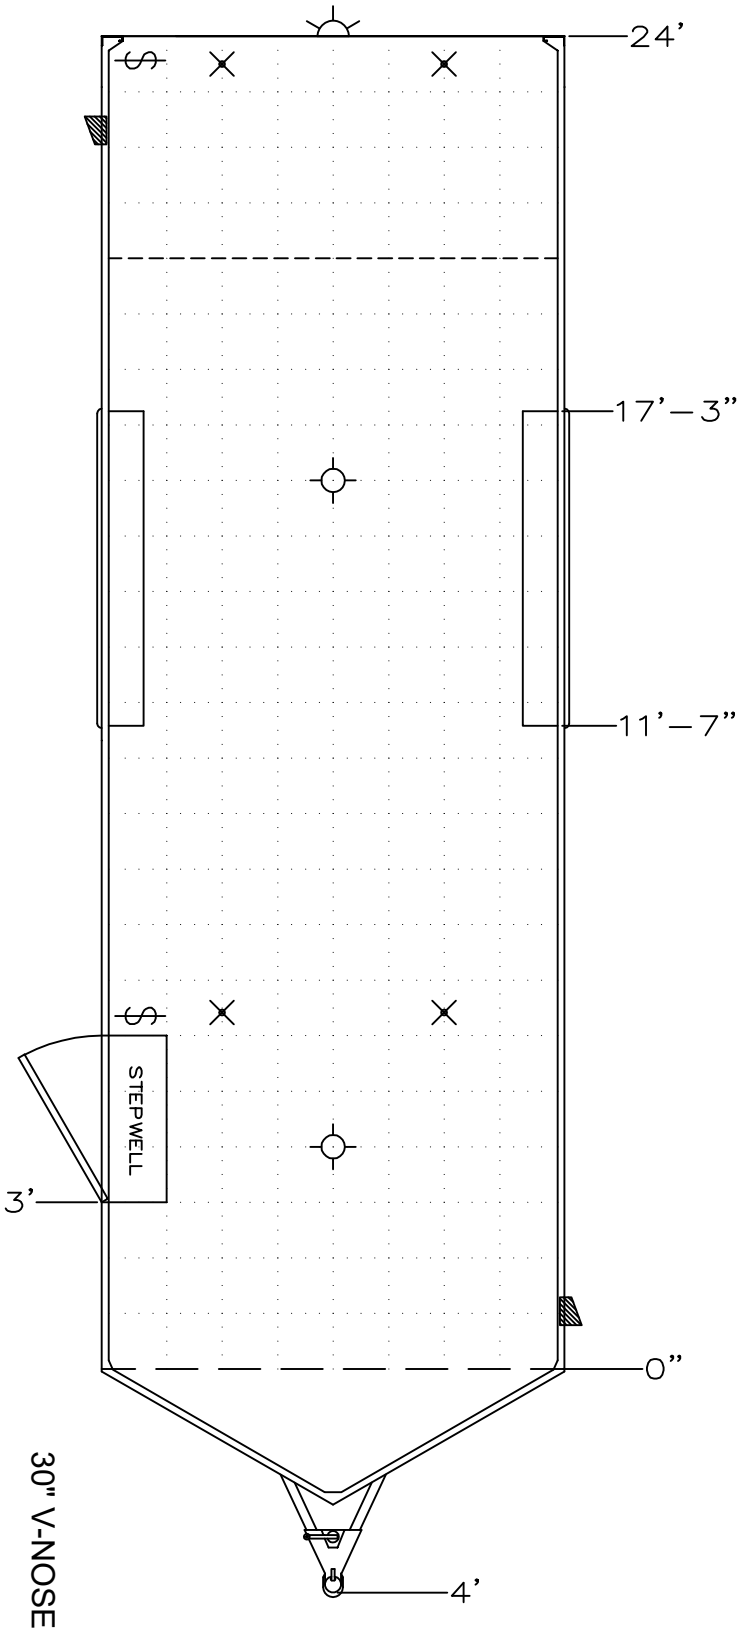

CUSTOMER:

DATE:

MODEL: SC8524TA

KEY:

NOTES	<p>12 VOLT ELECTRICAL</p> <ul style="list-style-type: none"> <li> - STANDARD LED DOME LIGHT</li> <li> - 4" ROUND LED DOME LIGHT</li> <li> - LOADING LIGHT</li> <li> - WALL SWITCH</li> </ul>	<p>110 VOLT ELECTRICAL</p> <ul style="list-style-type: none"> <li> - PANEL</li> <li> - MOTOR BASE PLUG</li> <li> - WALL SWITCH</li> <li> - USB RECEPT</li> <li> - 15 AMP RECEPT</li> <li> - 20 AMP RECEPT</li> <li> - GFI RECEPT</li> </ul>	<p>ROOF VENTS</p> <p> N/P</p> <p>N/P = NON POWERED          12V = 12 VOLT POWERED          110V = 110 VOLT POWERED          A/C = AIR CONDITIONER          W/F = WIRE &amp; FRAME</p>	<p> - D RING</p> <p> - E TRACK</p> <p> - TIRE</p> <p> - ATP</p> <p> - TIRE COMPARTMENT</p>	<p><b>PROPRIETARY AND CONFIDENTIAL</b></p> <p>THE INFORMATION CONTAINED IN THIS DRAWING IS THE SOLE PROPERTY OF BRAVO TRAILERS LLC. NO PART OR AS A WHOLE WITHOUT THE WRITTEN PERMISSION OF BRAVO TRAILERS LLC IS PROHIBITED.</p> 
-------	--	---	---	--	---