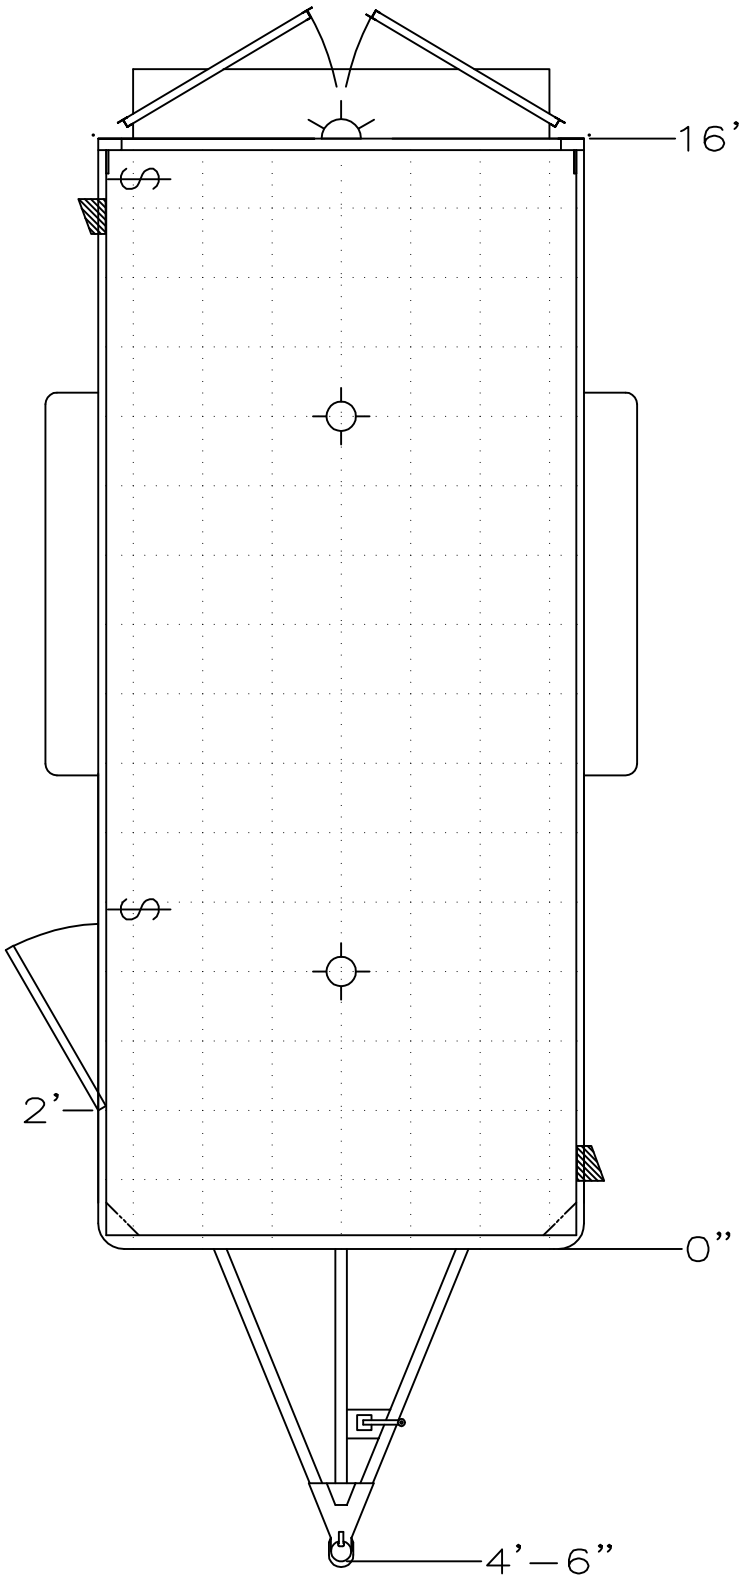

CUSTOMER:

DATE:

MODEL: TM716TA2

KEY:

NOTES	12 VOLT ELECTRICAL	110 VOLT ELECTRICAL	ROOF VENTS	X - D RING E - E TRACK T - TIRE T/C - COMPARTMENT	<p><b>PROPRIETARY AND CONFIDENTIAL</b></p> <p>THE INFORMATION CONTAINED IN THIS DRAWING IS THE SOLE PROPERTY OF BRAVO TRAILERS LLC. NO PART OR AS A WHOLE WITHOUT THE WRITTEN PERMISSION OF BRAVO TRAILERS LLC IS PROHIBITED.</p> 
<p>_____</p> <p>_____</p> <p>_____</p> <p>_____</p> <p>_____</p>	<p>○ - STANDARD LED DOME LIGHT</p> <p>⊕ - 4" ROUND LED DOME LIGHT</p> <p>⊖ - LOADING LIGHT</p> <p>⌘ - WALL SWITCH</p>	<p>□ - PANEL</p> <p>△ - MOTOR BASE PLUG</p> <p>⌘ - WALL SWITCH</p> <p>⊗ - USB RECEPT</p> <p>○ - 15 AMP RECEPT</p> <p>● - 20 AMP RECEPT</p> <p>⊖ - GFI RECEPT</p>	<p>□ (N/P) - N/P</p> <p>N/P = NON POWERED 12V = 12 VOLT POWERED 110V = 110 VOLT POWERED A/C = AIR CONDITIONER W/F = WIRE &amp; FRAME</p>		